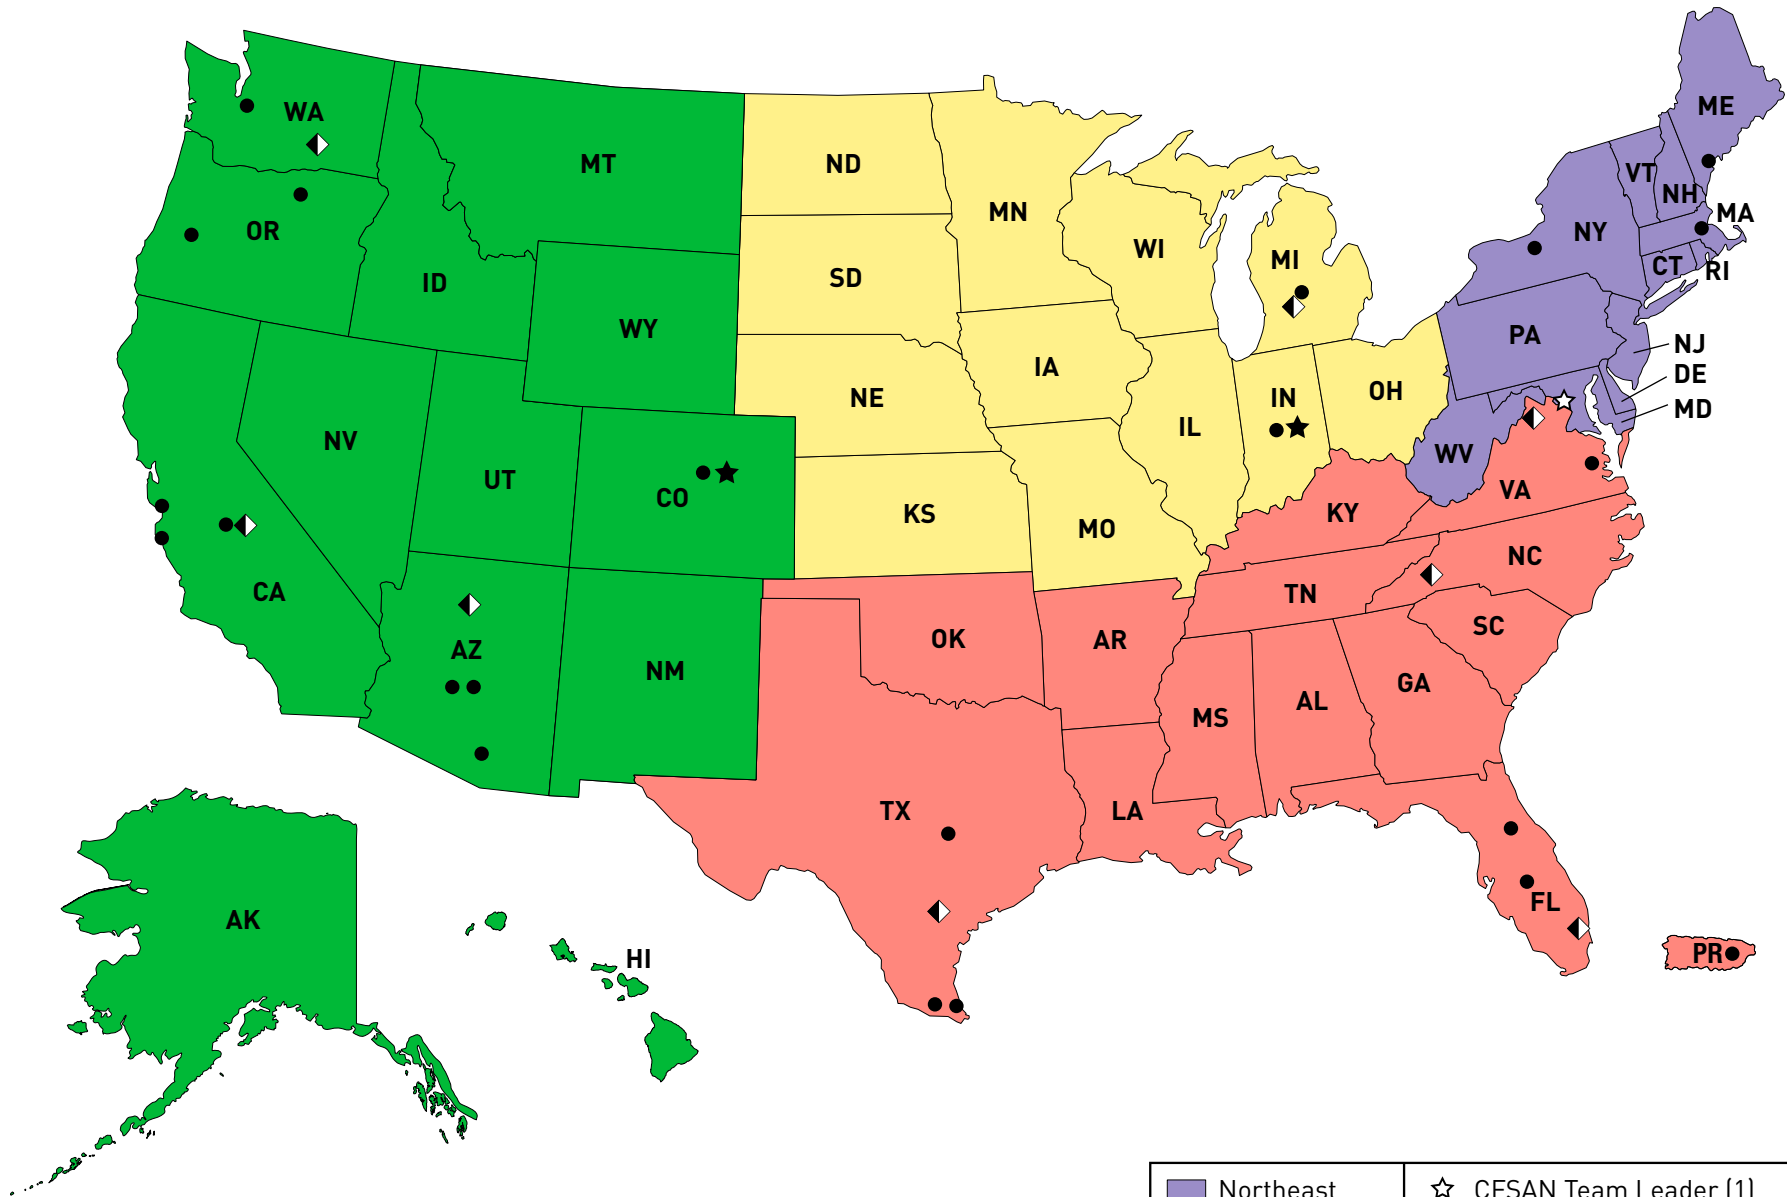

Produce Safety Network (PSN)

■ Northeast	☆ CFSAN Team Leader (1)
■ Southern	◊ CFSAN Produce Safety Experts (8)
■ North Central	★ ORA Branch Chiefs (2)
■ Western	● ORA Investigators (22)