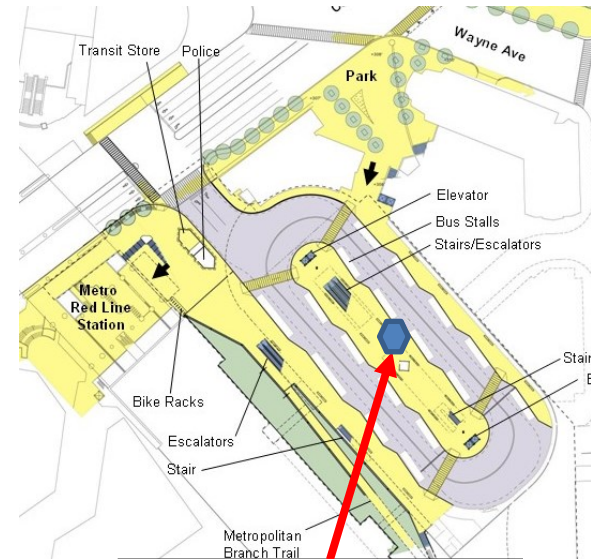

"Ride On Real Time" is a GPS technology mobile phone app that is available in the Apple and Android app stores

**White Oak Campus
to Silver Spring Metro**

BOLD/Italic indicates Ride-On 22 bus schedule

Departure Time White Oak Campus	Arrival Time Silver Spring Metro
<i>Dep Ride-On 6:00</i>	<i>Arr Ride-On 6:18</i>
<i>Dep Ride-On 6:35</i>	<i>Arr Ride-On 6:53</i>
<i>Dep Ride-On 7:08</i>	<i>Arr Ride-On 7:32</i>
<i>Dep Ride-On 7:38</i>	<i>Arr Ride-On 8:02</i>
<i>Dep Ride-On 8:08</i>	<i>Arr Ride-On 8:32</i>
<i>Dep Ride-On 8:48</i>	<i>Arr Ride-On 9:08</i>
Dep FDA 9:30	Arr SS 10:00
Dep FDA 10:25	Arr SS 10:45
Dep FDA 11:15	Arr SS 11:35
Dep FDA 11:45	Arr SS 12:05
Dep FDA 12:30	Arr SS 12:50
Dep FDA 1:30	Arr SS 1:50
Dep FDA 2:30	Arr SS 2:50
Dep FDA 3:10	Arr SS 3:30
<i>Dep Ride-On 3:14</i>	<i>Arr Ride-On 3:33</i>
<i>Dep Ride-On 3:29</i>	<i>Arr Ride-On 3:48</i>
<i>Dep Ride-On 3:49</i>	<i>Arr Ride-On 4:08</i>
Dep FDA 4:05	Arr SS 4:25
<i>Dep Ride-On 4:04</i>	<i>Arr Ride-On 4:23</i>
<i>Dep Ride-On 4:19</i>	<i>Arr Ride-On 4:38</i>
<i>Dep Ride-On 4:34</i>	<i>Arr Ride-On 4:53</i>
<i>Dep Ride-On 4:54</i>	<i>Arr Ride-On 5:13</i>
<i>Dep Ride-On 5:16</i>	<i>Arr Ride-On 5:38</i>
<i>Dep Ride-On 5:35</i>	<i>Arr Ride-On 5:55</i>
<i>Dep Ride-On 5:57</i>	<i>Arr Ride-On 6:17</i>
<i>Dep Ride-On 6:19</i>	<i>Arr Ride-On 6:39</i>
<i>Dep Ride-On 6:41</i>	<i>Arr Ride-On 6:58</i>
Dep FDA 7:00	Arr SS 7:25
<i>Dep Ride-On 7:03</i>	<i>Arr Ride-On 7:20</i>
Dep FDA 7:30	Arr SS 7:50
Dep FDA 8:30	Arr SS 8:50

Concerns with Ride-On!

Contact: 311

inside Montgomery County
Outside (240) 777-0311

**Silver Spring Metro
Pick-up Location**

FDA & Ride-On stop Location
Bus Bay "111"

**White Oak Shuttle Bus and
Ride-On Pick-up Locations**