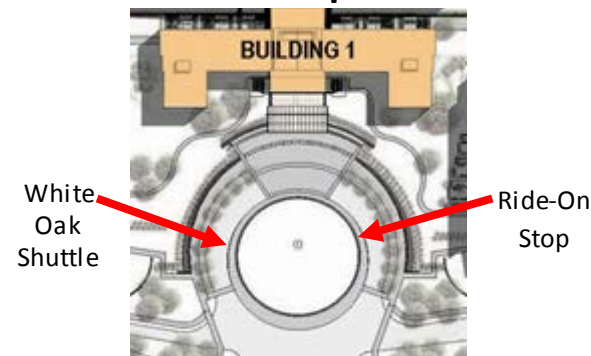

Concerns with Ride-On!

Contact: 311

inside Montgomery County
Outside (240) 777-0311

**Silver Spring Metro
Pick-up Location**

FDA & Ride-On stop Location
Bus Bay "111"

**White Oak Shuttle Bus and
Ride-On Pick-up Locations**