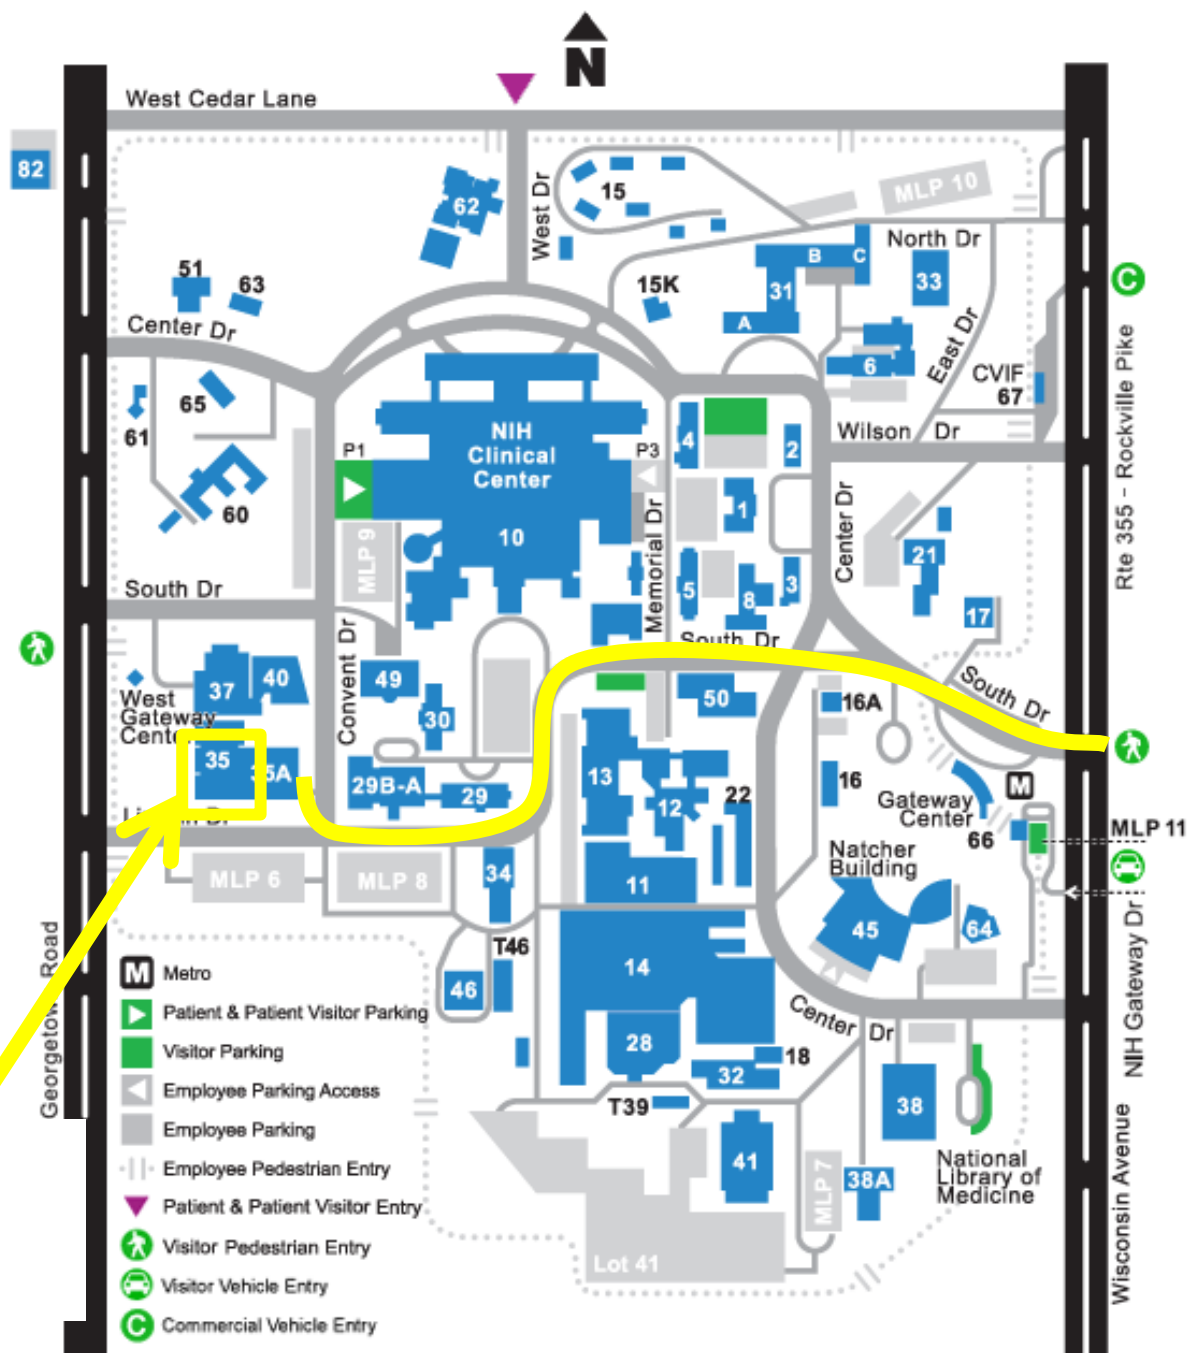

Public Transportation

The Washington D.C. Metrorail system has a station at the NIH campus called "Medical Center." Metrorail service is available from Ronald Reagan Washington National Airport and from Union Station (railway). Take Metro's Red Line to the Medical Center station. After exiting the station, proceed straight ahead to the NIH Gateway Center for security clearance (details below). For more information, visit the [Washington Metropolitan Area Transit Authority](#).

Directions

After passing through the security checkpoint at the NIH Gateway center, visitors will be able to take a campus shuttle bus to Convent Drive. The John Edward Porter Neuroscience Research Center (Building 35, and sometimes referred to as PNRC) is located on Convent Drive, next to building 40. To take the shuttle, visitors should exit the Gateway Center by proceeding down the ramp on the right and continuing toward the bus shelter on the circular drive. Board the "Campus Route, Red Line" shuttle and disembark at the 4th stop, "Convent Drive." Please see the links below for more information as well as the campus shuttle schedule.

The campus is located on the Red Line at the Medical Center Metro stop. After exiting the station, proceed straight ahead to the NIH Gateway Center for security clearance (details below). The John Edward Porter Neuroscience Research Center can be accessed by campus shuttle. See <http://www.nih.gov/about/visitor/> for more information.

Campus Map

Porter
Conference
Center