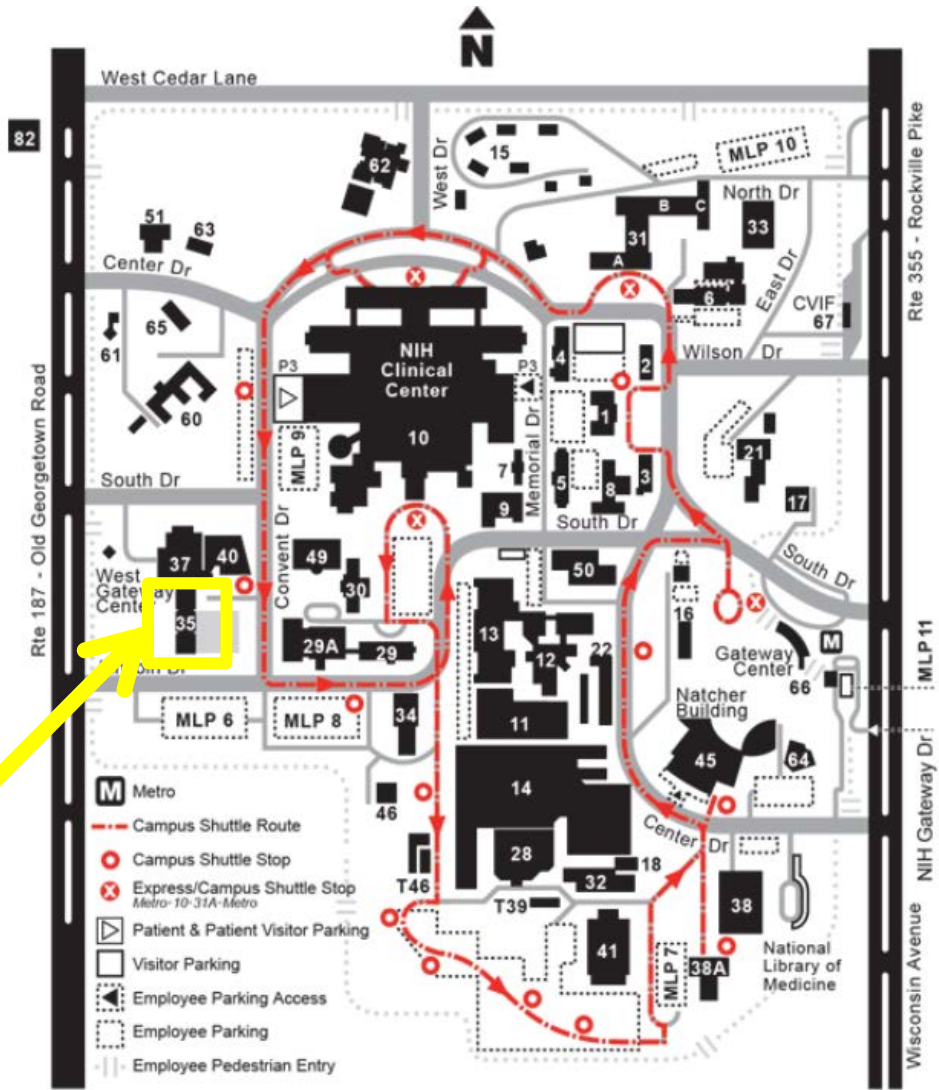

Shuttle Map

Porter Conference Center